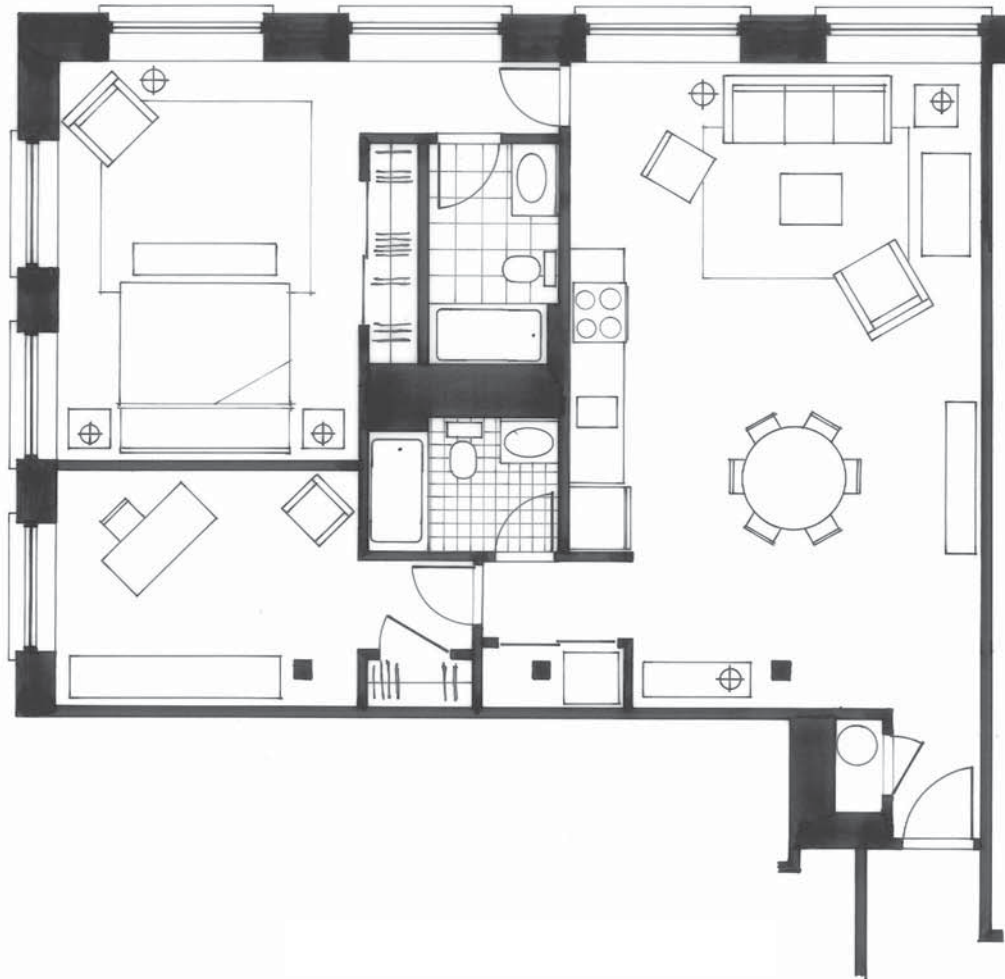

RISING SUN MILLS

www.risingsunmills.com

2 BEDROOM LOFT

2 Bath
900 to 1,047 sq ft
\$1,350-\$1,650